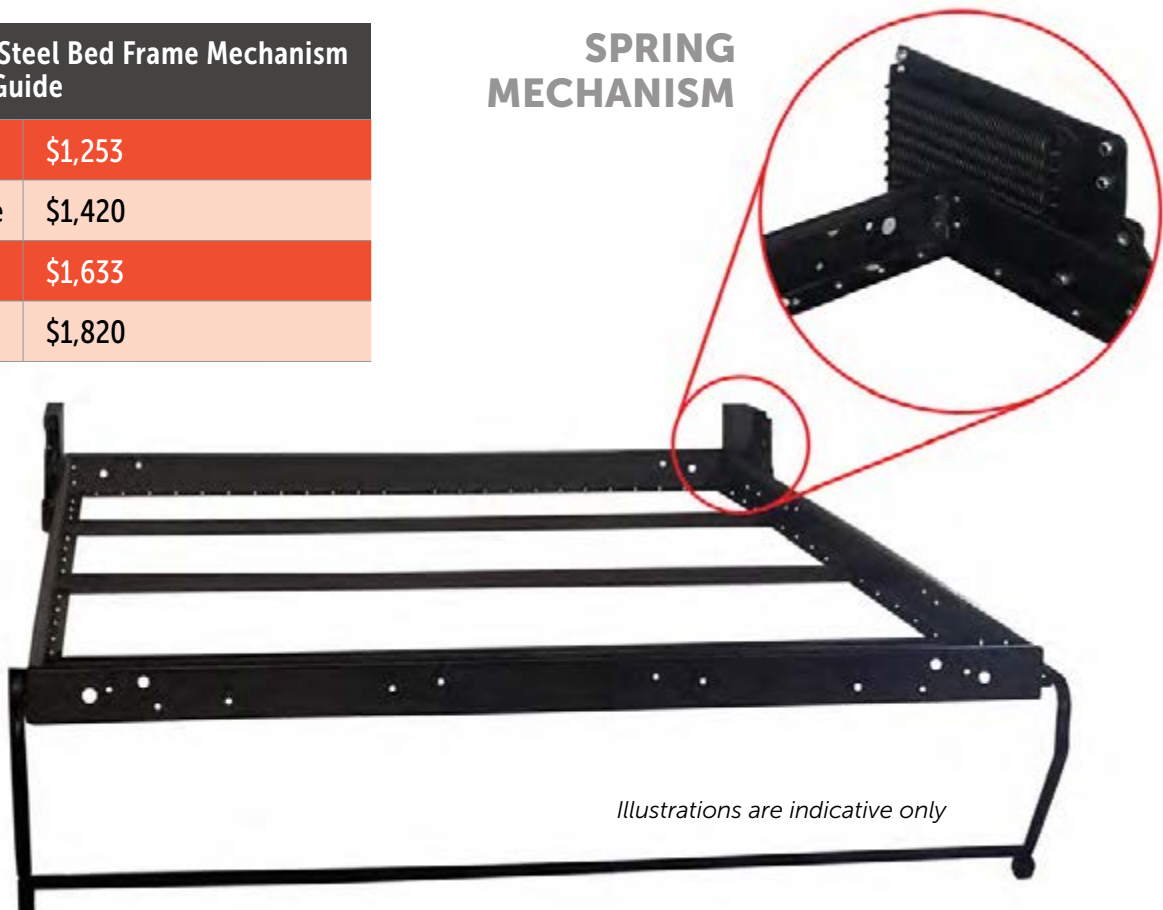

NO CABINETS OR WOOD PARTS ARE INCLUDED IN THIS KIT

THE FRAME

HEAVY DUTY STEEL FRAME: Engineered to outperform aluminium or wood components. Rugged, lifetime durability.

PRECISE: Takes the guesswork out of wall bed manufacturing and assembly. The exact equation to bring the cabinet and the lift mechanism together.

COMPACT: Reduces the cabinet depth to 410mm or less. Eliminates protrusions and saves valuable floor space.

LIGHTER AND STRONGER: Remove up to 45kg from some systems and have a stronger, more precise product.

ADAPTABILITY: Specifically engineered for use with leading wall bed mechanisms. No guesswork on hole drilling to combine the frame with the lift mechanism.

VERTICAL OR HORIZONTAL: The frame is precision machined to not only adapt to various mechanisms, the frame also is interchangeable as a vertical or horizontal bed.

STRENGTH AND LOAD: Three stiffeners ensure the strongest bed base possible. Stiffeners are notched to overlap the frame for maximum load bearing. Test to 907kg dead weight load.

TRIP-FREE® FOLD-AWAY LEG: No strings or cords. A leg system similar to systems costing many times more. A touch of the finger and in seconds the leg and the bed fold away.

LIFETIME WARRANTY: Limited lifetime warranty on manufacturers defects.

Alpha Steel Bed Frame Mechanism Price Guide	
Single	$1,253
Double	$1,420
Queen	$1,633
King	$1,820

SPRING MECHANISM

ALPHA STEEL BED FRAME